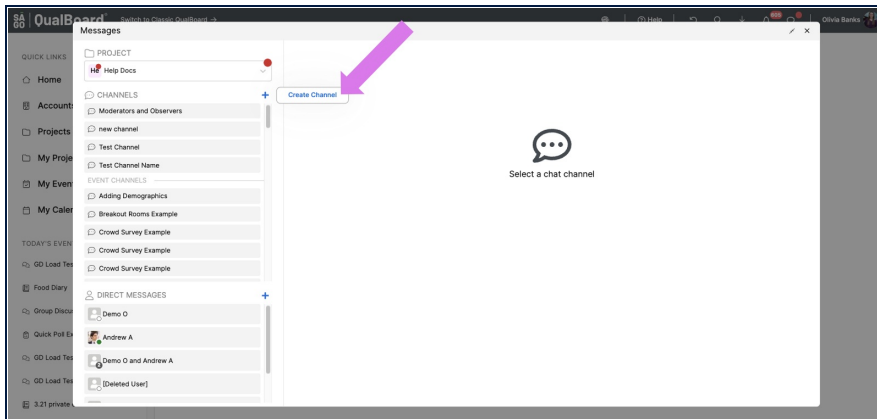

Creating a Channel

Last Modified on 02/06/2024 4:41 pm EST

1 of 3

To start, click the add button next to the "Channels" header in the sidebar.

You're well on your way! Click **Next** for the next step.

Back