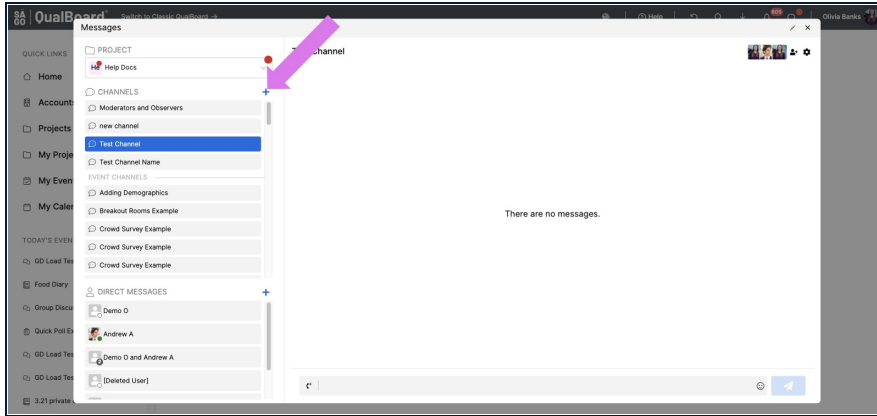

Adding Users to a Channel

Last Modified on 02/06/2024 4:49 pm EST

1 of 3

To add a user to your channel, start by clicking the "Add User" button in the top right corner.

You're well on your way! Click **Next** for the next step.